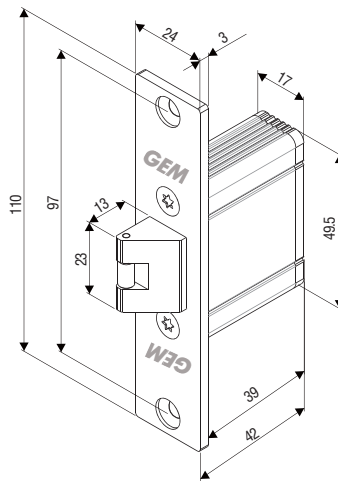

Door Latches

Innovative, Flexible, Secure

LS-1802GF

LS-2200

LS-3000

Standard Features

- Compatible with GEM GK series
- For single swing doors
- Stainless steel latchbolt (LS-1802GF)
- Stainless steel roller to reduce resistance to the opening /closing door (LS-2200)
- Deadlatch positioned above latchbolt for higher security control (LS-3000)
- Includes a thumb turn that allows operation from the inside of the door (LS-3000)
- Reversible latchbolt for right or left handed doors (LS-3000)

Models	Door Type	Construction	
		Faceplate	Body
LS-1802GF	Wood	Zinc alloy	Zinc alloy
LS-2200	Wood	Stainless steel	Aluminum alloy
LS-3000	Wood	Square, Stainless steel	Zinc alloy
	Hollow metal	Round, Stainless steel	

Door Latches Dimensions

LS-1802GF

LS-2200

LS-3000 (Backset:40mm)

All dimensions in mm