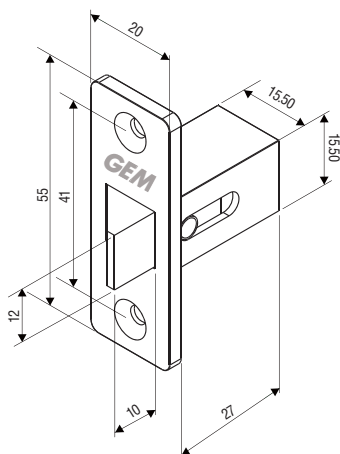

Door Latches

Innovative, Flexible, Secure

LS-1802GF

LS-2200

LS-3000

Standard Features

- Compatible with GEM GK series
- For single swing doors
- Stainless steel latchbolt (LS-1802GF)
- Stainless steel roller to reduce resistance to the opening /closing door (LS-2200)
- Deadlatch positioned above latchbolt for higher security control (LS-3000)
- Includes a thumb turn that allows operation from the inside of the door (LS-3000)
- Reversible latchbolt for right or left handed doors (LS-3000)

Models	Door Type	Construction	
		Faceplate	Body
LS-1802GF	Wood	Zinc alloy	Zinc alloy
LS-2200	Wood	Stainless steel	Aluminum alloy
LS-3000	Wood	Square, Stainless steel	Zinc alloy
	Hollow metal	Round, Stainless steel	

Door Latches Dimensions

LS-1802GF

LS-2200

LS-3000 (Backset:40mm)

All dimensions in mm