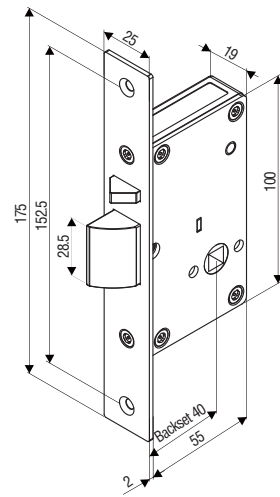

Door Latches Dimensions

LS-1802GF

LS-2200

LS-3000 (Backset:40mm)

All dimensions in mm