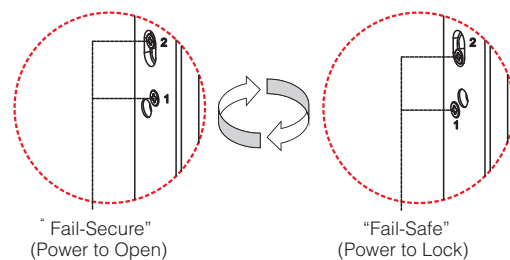

### Durable Strikes for Residential and Business

GK760

GK750N

The GK700 series European electric strike is designed for use with cylindrical locksets and mortise locksets without a deadbolt and can be installed in metal and wooden frames. It includes a latch monitor and is field reversible for fail-safe or fail-secure operation.

#### Standard Features

- Field reversible fail-safe or fail-secure
- Non-handed fully reversible
- Stainless steel faceplate
- Latch monitor (Except GK770)
- Accommodates 18mm latchbolt
- Zinc alloy construction
- Static strength 1,500 lbs (680Kg)

#### Changing Fail-Safe /Fail-Secure

Fail-safe or fail-secure is field reversible by changing the position of screws.