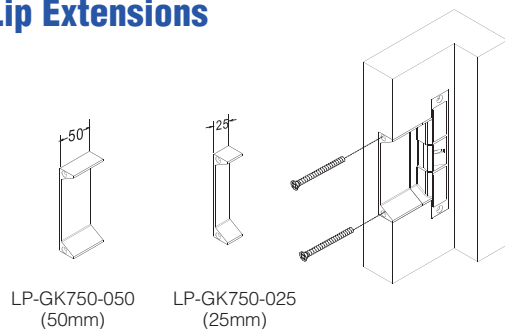

GK700 Series Optional Accessories Lip Extensions